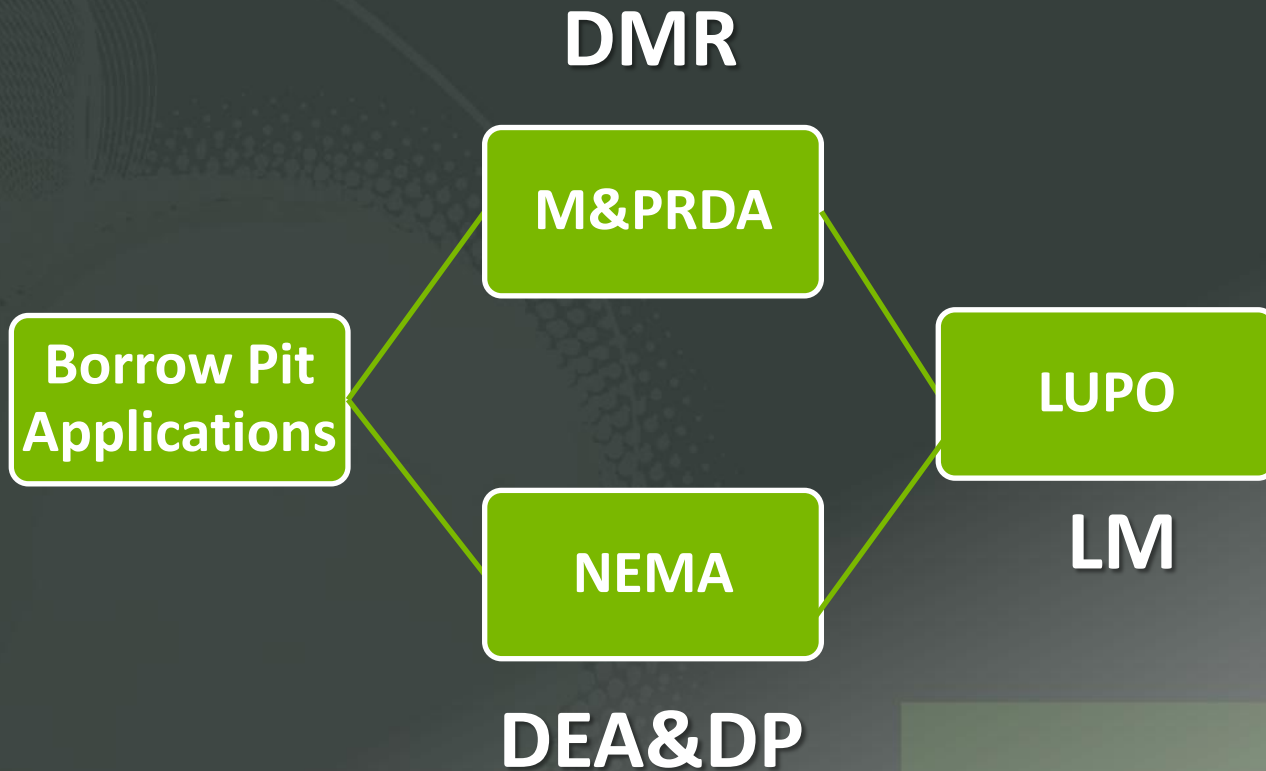

UPDATE

Impacts of new legislation on getting borrow pit approvals and the resultant time delays

Road Pavement Forum
May 2013

DAVID ROSE PrEng

Authority Engagement

Regional and National

- Heritage Western Cape
- CapeNature
- Department of Agriculture
- Department of Water Affairs
- Department of Environmental Affairs & Development Planning
- Department of Mineral Resources

Co-operative governance?

The text 'Thank You' is centered on the slide in a large, bold, lime green font. The background of the slide is dark grey with faint, abstract patterns of lines and dots, and a grid of light grey squares in the bottom right corner.